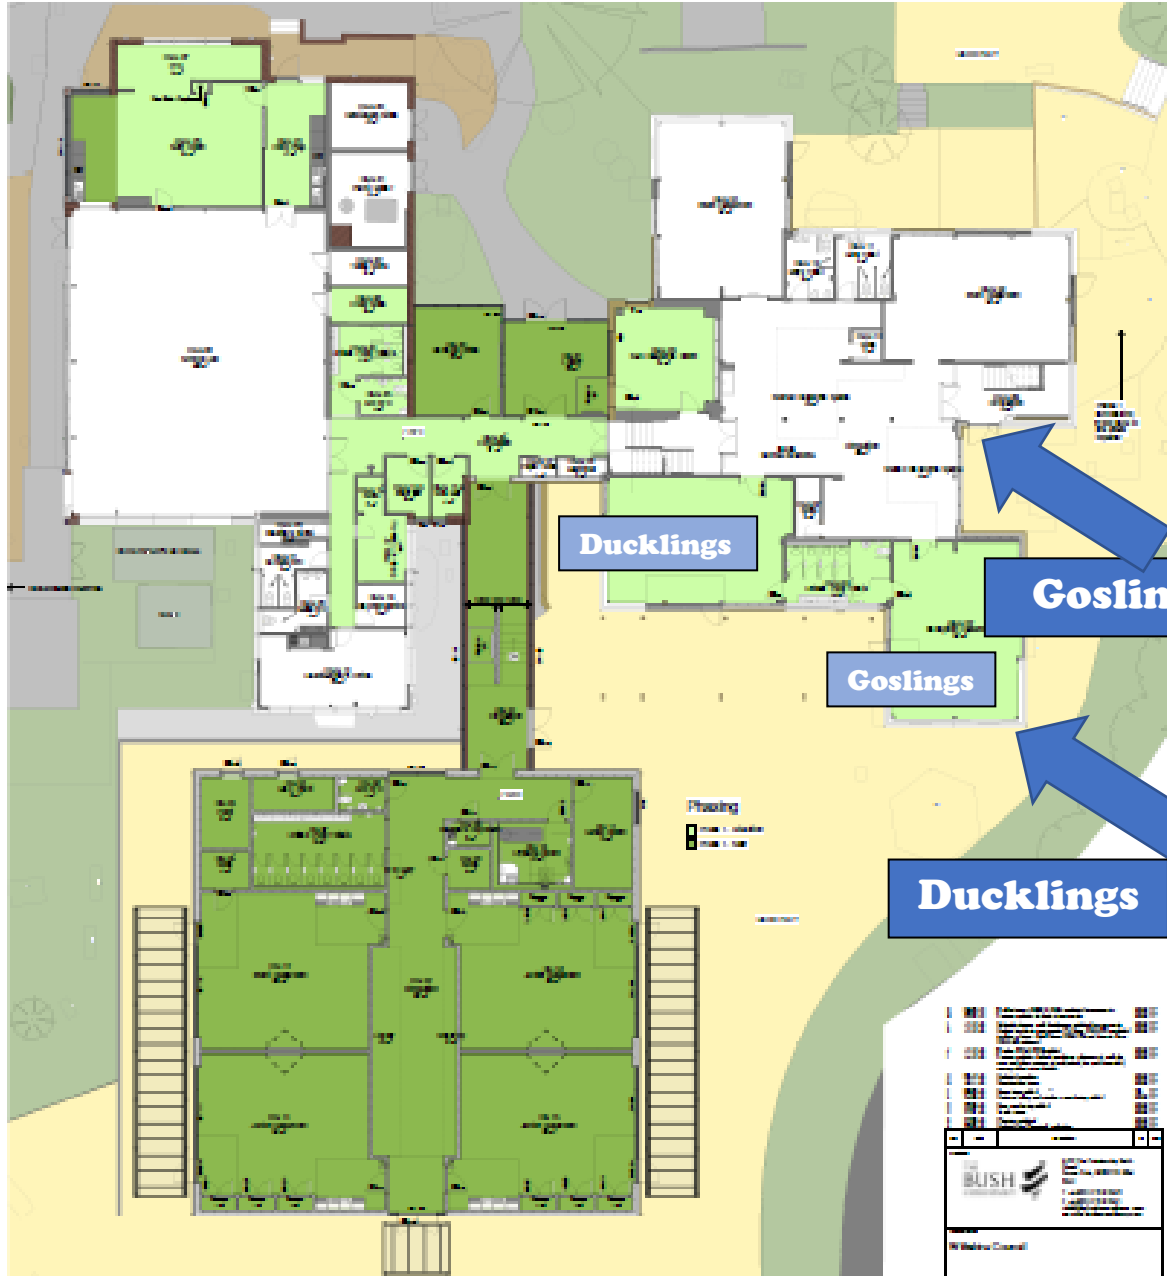

Entrances & Exits

September 2021

Ducklings & Goslings

Ducklings

EYFS Side Gate

Start: 8.55am

Finish: 3.00pm

Goslings

Back Staircase Door

Start: 8.55am

Finish: 3.00pm